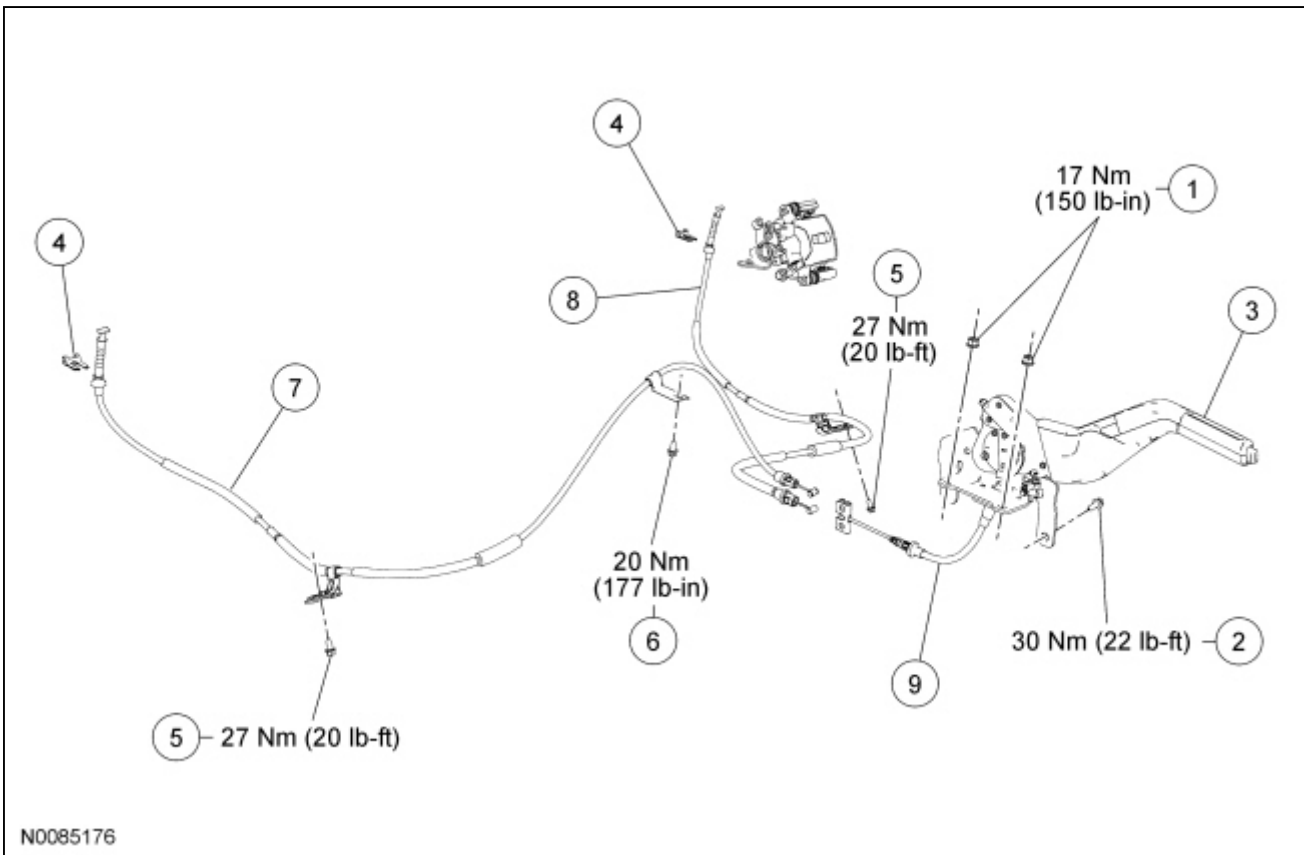

Parking Brake — Exploded View

Item	Part Number	Description
1	N804796	Parking brake control nuts
2	W704911	Parking brake control bolt (2 required)
3	2780	Parking brake control
4	2860	Parking brake cable retaining clips
5	W505263	Parking brake cable bracket bolts
6	W704911	Parking brake cable crossmember bracket bolt
7	2A635	Rear parking brake cable (RH)
8	2A823	Rear parking brake cable (LH)
9	—	Front parking brake cable (part of 2780)